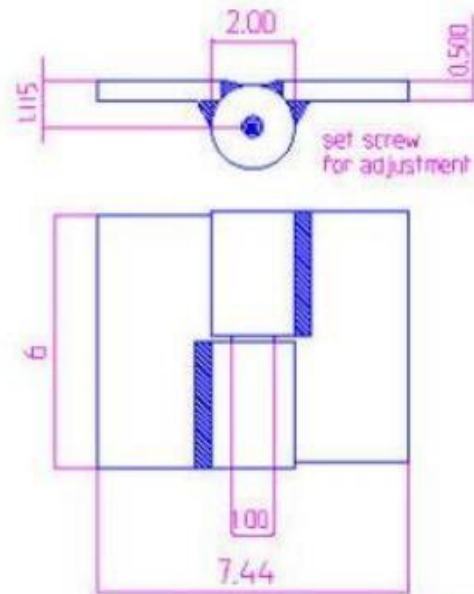

6" x 7 7/16" Stainless Steel Heavy Duty Hinges

Model Number: 2100 RH-304

Price: \$ 935

- Material Type: 304L Stainless Steel
- Mount: Weld On
- Maximum Door Weight: 4,000 LBS
- Maximum Radial Load: 1,630 LBS
- Approx Width: 7 7/16"
- Height: 6"
- Leaf Thickness: 1/2"
- Weight: 13 LBS